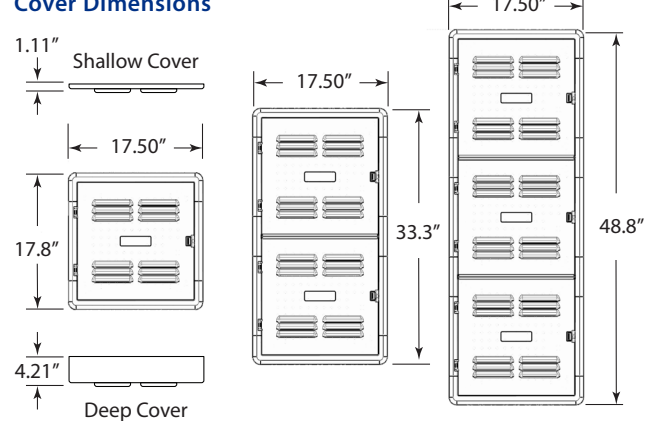

Specifications

Dimensions:	<i>See diagram on next page</i>
Enclosure	Height: 15.36", 30.8", 46.36" Width: 14.25" Depth: 4.0"
Covers	Height: 17.80", 33.30", 48.80" Width: 17.5" Depth: 1.11" or 4.21" (deep-lid)
Materials:	UL 94V-0 (indoor) flame retardant thermoplastic
Safety:	Listed UL 2416, Issue 2 
Color:	White (-85)

Panel Dimensions

Cover Dimensions

Product Information

Suttle

Part Number

Description

MXE-15P-1G2	15" MediaMAX panel (empty)
MXE-15C-1G2	15" MediaMAX panel hinged vented cover
MXE-15E-1G2	15" MediaMAX panel (empty) with hinged vented cover
MXE-15C-4G2	15" MediaMAX panel expanded hinged vented deep-lid cover, 4" deep
MXE-30P-1G2	30" MediaMAX panel (empty)
MXE-30C-1G2	30" MediaMAX panel hinged vented cover
MXE-30E-1G2	30" MediaMAX panel (empty) with hinged vented cover
MXE-30E-2G2	30" MediaMAX panel with hinged vented cover, equipment shelves, adjustable mounting brackets, cable tie-downs, mounting screws and installation instructions.
MXE-30E-3G2	30" MediaMAX panel with hinged vented cover, MXM-521 Gateway Termination Module, equipment shelves, adjustable mounting brackets, cable tie-downs, mounting screws, and installation instructions.
MXE-30C-4G2	30" MediaMAX panel expanded hinged vented deep-lid cover, 4" deep
MXE-45P-1G2	45" MediaMAX panel (empty)
MXE-45C-1G2	45" MediaMAX panel hinged vented cover
MXE-45E-1G2	45" MediaMAX panel (empty) with hinged vented cover
MXE-45C-4G2	45" MediaMAX panel expanded hinged vented deep-lid cover, 4" deep