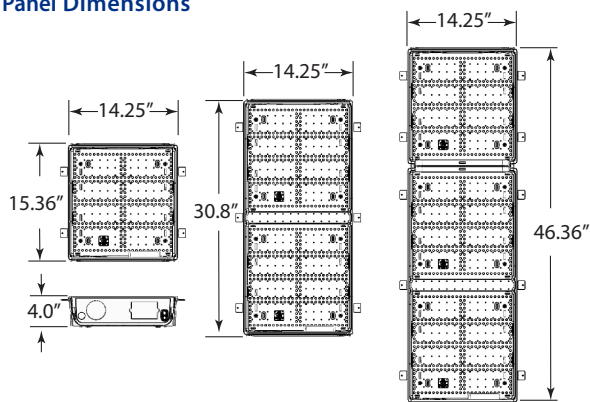

Panel Dimensions