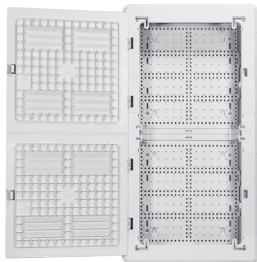

MXE-15E-1G2

MXE-30E-1G2

MXE-45E-1G2

MXE-15C-1G2

MXE-30C-1G2

Description

The MediaMAX™ panels are designed to meet today's needs for enhanced CAT6 and wireless connectivity as well as house ONT and residential gateways. These panels utilize plastic components wherever possible to minimize wireless interference. Additionally, improved enclosure venting allows for superior heat dissipation.

Designed for both greenfield and brownfield applications, MediaMAX panels provide added space to secure gateways and next generation ONT and battery backup systems within new or existing media panels.

- Mount ONT's, Gateways, Battery Backups and wiring modules in a single enclosure
- Unique mounting bracket and shelf design accepts wide variety of equipment dimensions
- 180 degree hinged cover for easy access

Specifications

Dimensions:	<i>See diagram on next page</i>
Enclosure	Height: 15.36", 30.8", 46.36" Width: 14.25" Depth: 4.0"
Covers	Height: 17.80", 33.30", 48.80" Width: 17.5" Depth: 1.11" or 4.21" (deep-lid)
Materials:	UL 94V-0 (indoor) flame retardant thermoplastic
Safety:	Listed UL 2416, Issue 2 
Color:	White (-85)