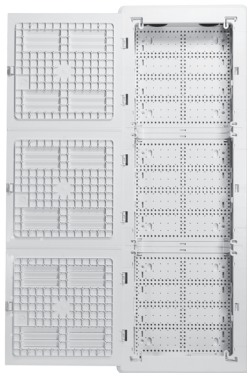

MXE-15E-1G2

MXE-30E-1G2

MXE-45E-1G2

MXE-15C-1G2

MXE-30C-1G2

Description

The MediaMAX™ panels are designed to meet today's needs for enhanced CAT6 and wireless connectivity as well as house ONT and residential gateways. These panels utilize plastic components wherever possible to minimize wireless interference. Additionally, improved enclosure venting allows for superior heat dissipation.

- Mount ONT's, Gateways, Battery Backups and wiring modules in a single enclosure
- Unique mounting bracket and shelf design accepts wide variety of equipment dimensions
- 180 degree hinged cover for easy access

Specifications

Dimensions:	<i>See diagram on next page</i>
Enclosure	Height: 15.36", 30.8", 46.36" Width: 14.25" Depth: 4.0"
Covers	Height: 17.80", 33.30", 48.80" Width: 17.5" Depth: 1.11" or 4.21" (deep-lid)
Materials:	UL 94V-0 (indoor) flame retardant thermoplastic
Safety:	Listed UL 2416, Issue 2 
Color:	White (-85)